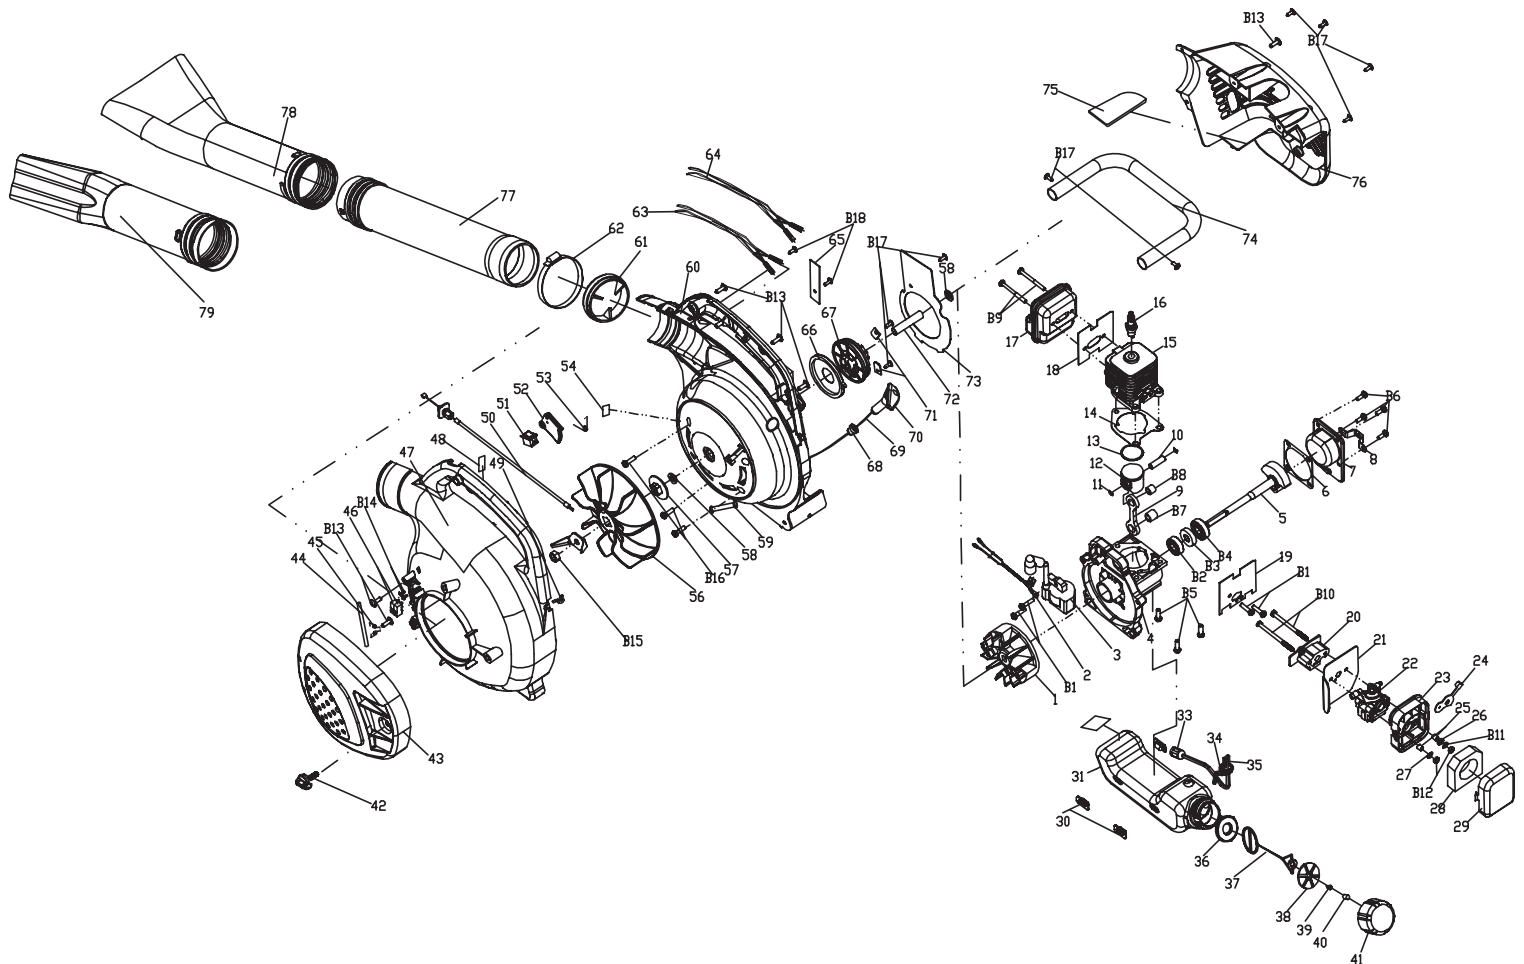

25cc (2-Stroke) Petrol Blower

Stock No.08371 Part No.BP25

Helpline: (023) 8049 4344. Sales Desk: (023) 8049 4333. General Enquiries: (023) 8026 6355.

DRAPER TOOLS LTD, HURSLEY ROAD, CHANDLER'S FORD, EASTLEIGH, HANTS. SO53 1YF. U.K. internet: www.draper.co.uk e-mail: sales@drapertools.com