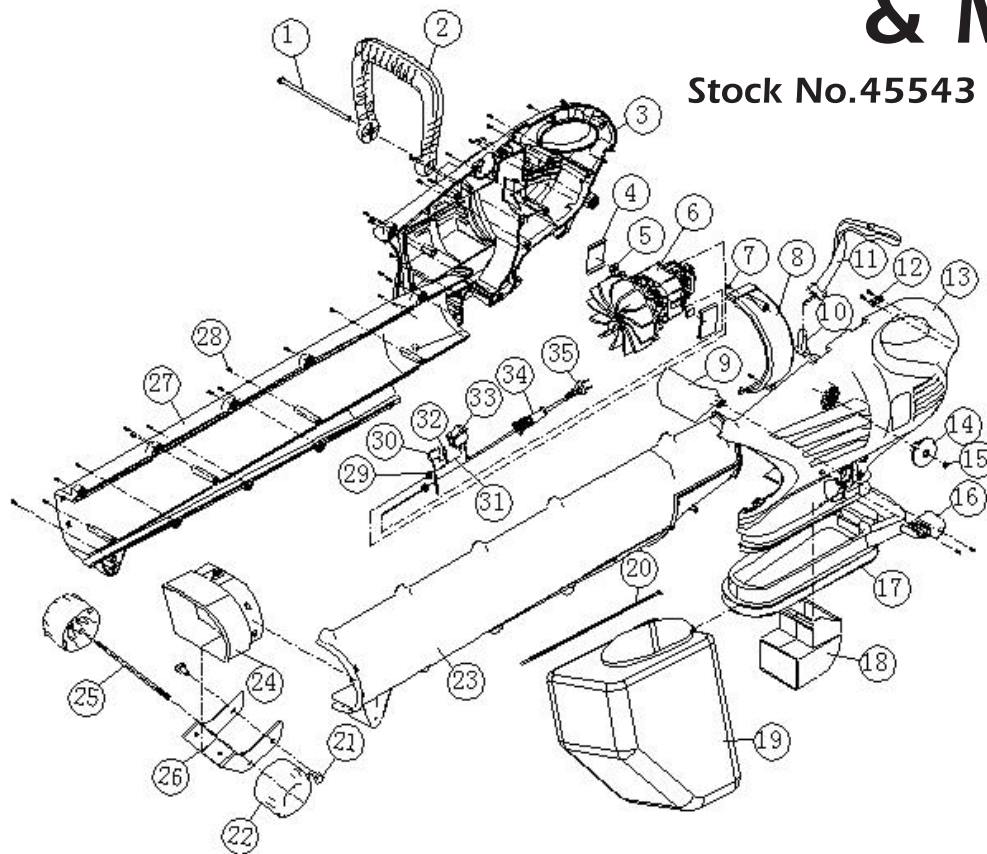

PARTS LISTING & DRAWING SHEET FOR

Garden Vacuum/Blower & Mulcher

Stock No.45543 Part No.BV2300

KEY No.	PART No.	STOCK No.	DESCRIPTION
1	YBV2300-01	45997	Bolt.
2	YBV2300-02	45998	Support handle.
3	YBV2300-03	45999	Right housing.
4	YBV2300-04	46000	Motor cushion.
5	YBV2300-05	46001	Motor plate.
6	YBV2300-06	46002	Motor assembly.
7	YBV2300-07	46003	Screw.
8	YBV2300-08	46004	Motor bracket.
9	YBV2300-09	46005	Valve plate.
10	YBV2300-10	46006	Latch support.
11	YBV2300-11	46007	Shoulder strap.
12	YBV2300-12	46008	Cable clamp.
13	YBV2300-13	46009	Left housing.
14	YBV2300-14	46010	Support handle lock.
15	YBV2300-15	46011	Nut.
16	YBV2300-16	46012	Interchange lock.
17	YBV2300-17	46013	Dustbag mounting.
18	YBV2300-18	46014	Elbow.

KEY No.	PART No.	STOCK No.	DESCRIPTION
19	YBV2300-19	46015	Dustbag.
20	YBV2300-20	46016	Nylon tie.
21	YBV2300-21	46017	Screw.
22	YBV2300-22	46018	Wheel.
23	YBV2300-23	46021	Left tube housing.
24	YBV2300-24	46022	Centre tube housing.
25	YBV2300-25	46023	Axle.
26	YBV2300-26	46019	Bracket.
27	YBV2300-27	46024	Right tube housing.
28	YBV2300-28	46025	Screw.
29	YBV2300-29	46026	Inductor.
30	YBV2300-30	46027	Capacitor.
31	YBV2300-31	46028	Cable connector.
32	YBV2300-32	46029	Internal wire.
33	YBV2300-33	46030	Switch.
34	YBV2300-34	46031	Cable strain.
35	YBV2300-35	46032	Plug and cable.